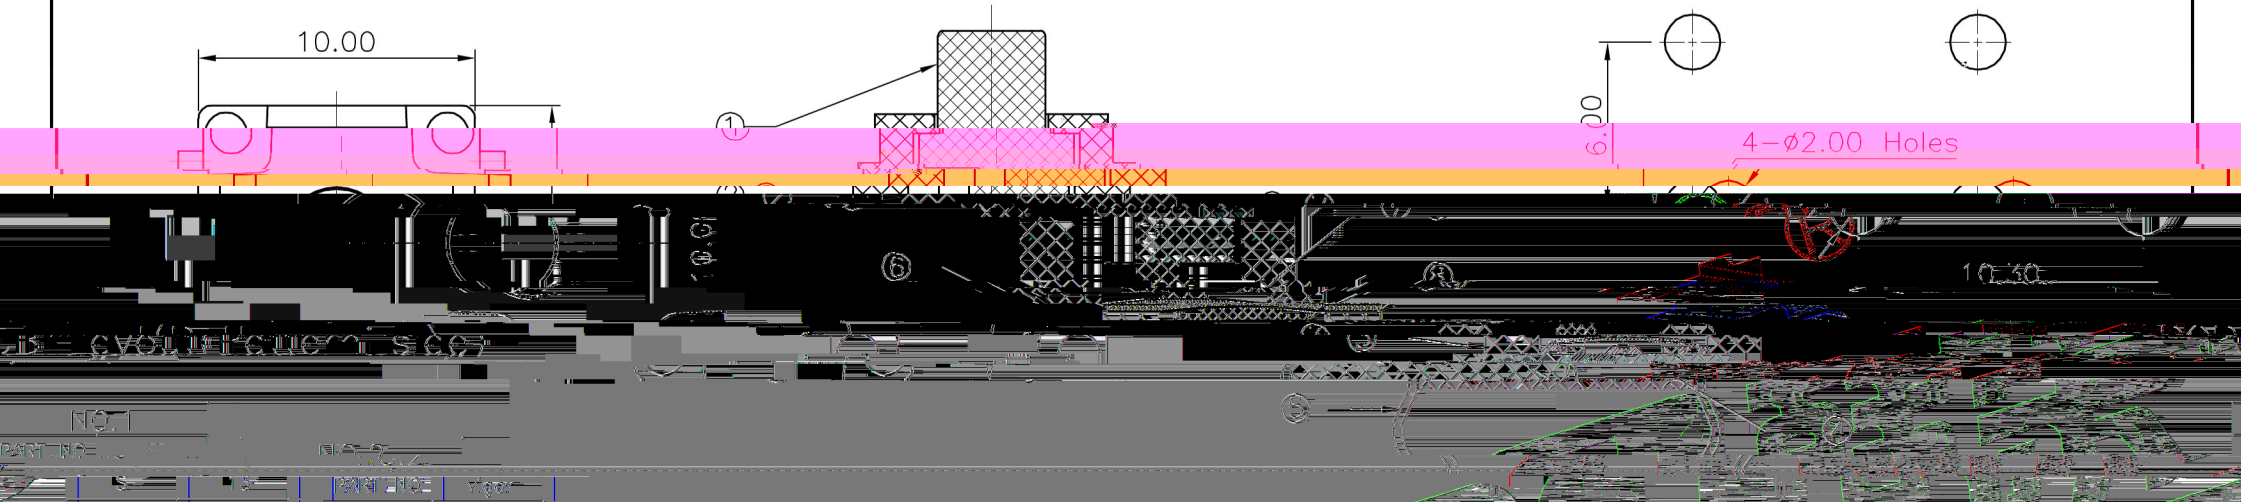

ROHS

<http://www.smtswitch.com>

T	13.5	4	250±30
U	14	5	350±50
V	15	NO.3	
W	16	PART NO MATERIAL/QTY	
X	17		

③	Dust Cover	1	Nylon	Black
④	Waterproof Screws	1	Stainless	Black
⑤	Terminal	4	Bronze(0.3t)	Yellow Silver
⑥	Waterproof Screws	1	Nylon	Black
⑦	Terminal	4	Bronze(0.3t)	Yellow Silver
⑧	Dust Cover	1	Nylon	Black
⑨	Waterproof Screws	1	Stainless	Black
⑩	Terminal	4	Bronze(0.3t)	Yellow Silver
⑪	Dust Cover	1	Nylon	Black
⑫	Waterproof Screws	1	Stainless	Black
⑬	Terminal	4	Bronze(0.3t)	Yellow Silver
⑭	Dust Cover	1	Nylon	Black
⑮	Waterproof Screws	1	Stainless	Black
⑯	Terminal	4	Bronze(0.3t)	Yellow Silver
⑰	Dust Cover	1	Nylon	Black
⑱	Waterproof Screws	1	Stainless	Black
⑲	Terminal	4	Bronze(0.3t)	Yellow Silver
⑳	Dust Cover	1	Nylon	Black
㉑	Waterproof Screws	1	Stainless	Black
㉒	Terminal	4	Bronze(0.3t)	Yellow Silver
㉓	Dust Cover	1	Nylon	Black
㉔	Waterproof Screws	1	Stainless	Black
㉕	Terminal	4	Bronze(0.3t)	Yellow Silver
㉖	Dust Cover	1	Nylon	Black
㉗	Waterproof Screws	1	Stainless	Black
㉘	Terminal	4	Bronze(0.3t)	Yellow Silver
㉙	Dust Cover	1	Nylon	Black
㉚	Waterproof Screws	1	Stainless	Black
㉛	Terminal	4	Bronze(0.3t)	Yellow Silver
㉜	Dust Cover	1	Nylon	Black
㉝	Waterproof Screws	1	Stainless	Black
㉞	Terminal	4	Bronze(0.3t)	Yellow Silver
㉟	Dust Cover	1	Nylon	Black
㊱	Waterproof Screws	1	Stainless	Black
㊲	Terminal	4	Bronze(0.3t)	Yellow Silver
㊳	Dust Cover	1	Nylon	Black
㊴	Waterproof Screws	1	Stainless	Black
㊵	Terminal	4	Bronze(0.3t)	Yellow Silver
㊶	Dust Cover	1	Nylon	Black
㊷	Waterproof Screws	1	Stainless	Black
㊸	Terminal	4	Bronze(0.3t)	Yellow Silver
㊹	Dust Cover	1	Nylon	Black
㊺	Waterproof Screws	1	Stainless	Black
㊻	Terminal	4	Bronze(0.3t)	Yellow Silver
㊼	Dust Cover	1	Nylon	Black
㊽	Waterproof Screws	1	Stainless	Black
㊾	Terminal	4	Bronze(0.3t)	Yellow Silver
㊿	Dust Cover	1	Nylon	Black